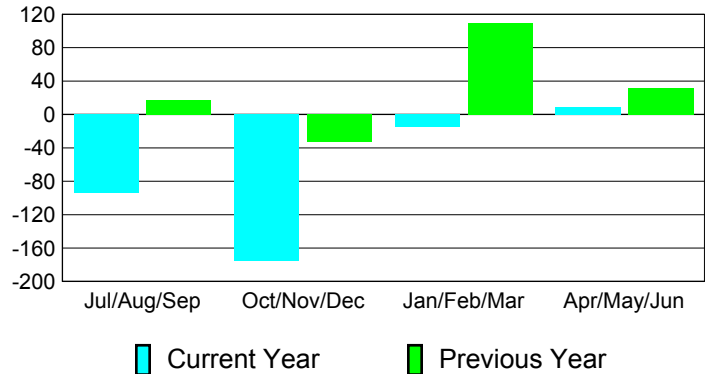

Membership Results
2010-2011

Membership
2009-2010

Month	Net Memb Goal	Actual New Memb	Actual Dropped Memb	Gain/Loss of Memb	Gain/Loss of Memb
Jul/Aug/Sep	30	50	-144	-94	17
Oct/Nov/Dec	35	121	-296	-175	-33
Jan/Feb/Mar	25	52	-67	-15	110
Apr/May/June	50	191	-182	9	32
Totals	140	414	-689	-275	126

Membership Results 2010-2011

Goal, New, Dropped, Gain/Loss

Comparison of Membership Gain/Loss

Current Year Compared to the Previous Year

Gender Comparison 2010-2011

Jul/Aug/Sep

Oct/Nov/Dec

Jan/Feb/Mar

Apr/May/June

Male

Female