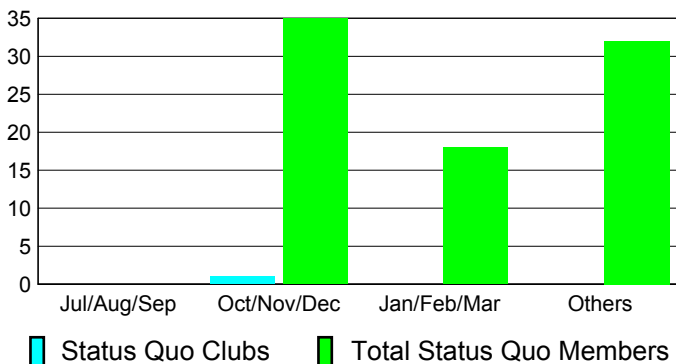

Club Results 2010-2011

Goal, New, Dropped, Gain/Loss

Comparison of Club Gain/Loss

Current Year Compared to the Previous Year

YTD Status Quo Clubs 2010-2011

Status Quo Clubs Compared to Status Quo Members

MEMBERSHIP

Membership Results
2010-2011

Membership
2009-2010

Month	Net Memb Goal	Actual New Memb	Actual Dropped Memb	Gain/Loss of Memb	Gain/Loss of Memb
Jul/Aug/Sep	30	50	-144	-94	17
Oct/Nov/Dec	35	121	-296	-175	-33
Jan/Feb/Mar	25	52	-67	-15	110
Apr/May/June	50	191	-182	9	32
Totals	140	414	-689	-275	126