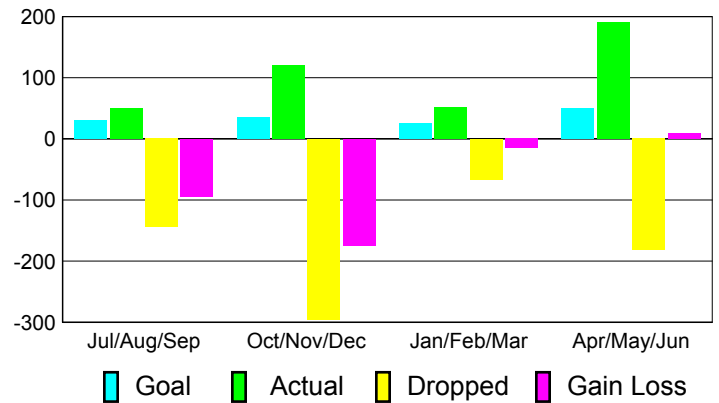

Membership Results 2010-2011

Goal, New, Dropped, Gain/Loss

Comparison of Membership Gain/Loss

Current Year Compared to the Previous Year