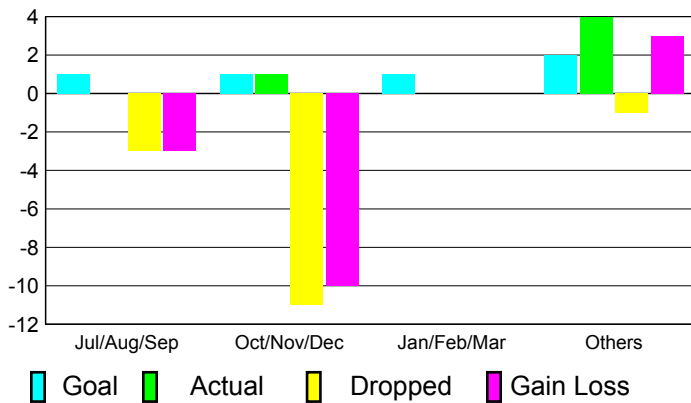

2010-2011 GMT Reports for District (or Undistricted) **District 301A2**

GMT: **Doctor DATUK K NAGARATN**, Location: **PHILIPPINES**

GMT CA: **5**

CLUBS

Club Results
2010-2011

Clubs
2009-2010

Month	New Club Goal	Actual New Clubs	Actual Dropped Clubs	Gain/Loss of Clubs	Gain/Loss of Clubs
Jul/Aug/Sep	1	0	-3	-3	0
Oct/Nov/Dec	1	1	-11	-10	0
Jan/Feb/Mar	1	0	0	0	4
Apr/May/June	2	4	-1	3	1
Totals	5	5	-15	-10	5

Club Results 2010-2011

Goal, New, Dropped, Gain/Loss

Comparison of Club Gain/Loss

Current Year Compared to the Previous Year

YTD Status Quo Clubs 2010-2011

Status Quo Clubs Compared to Status Quo Members

MEMBERSHIP