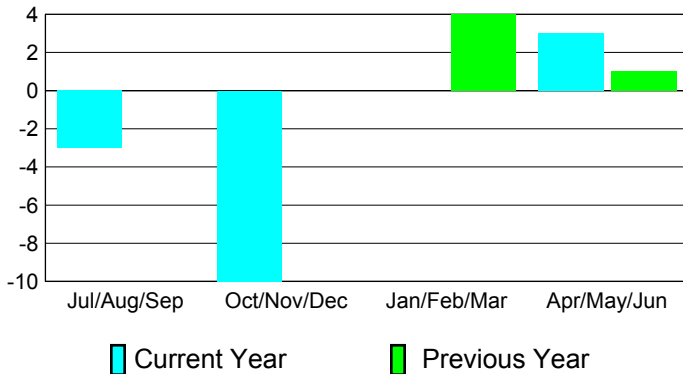

2010-2011 GMT Reports for District (or Undistricted) **District 301A2**

GMT: **Doctor DATUK K NAGARATN**, Location: **PHILIPPINES**

GMT CA: **5**

CLUBS

Club Results
2010-2011

Clubs
2009-2010

Month	New Club Goal	Actual New Clubs	Actual Dropped Clubs	Gain/Loss of Clubs	Gain/Loss of Clubs
Jul/Aug/Sep	1	0	-3	-3	0
Oct/Nov/Dec	1	1	-11	-10	0
Jan/Feb/Mar	1	0	0	0	4
Apr/May/June	2	4	-1	3	1
Totals	5	5	-15	-10	5

Club Results 2010-2011

Goal, New, Dropped, Gain/Loss

Comparison of Club Gain/Loss

Current Year Compared to the Previous Year

YTD Status Quo Clubs 2010-2011

Status Quo Clubs Compared to Status Quo Members

MEMBERSHIP